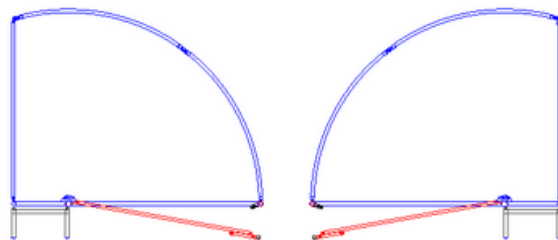

ADJUSTABLE ALLEYWAYS

Singles available in:
Left-hand & Right-hand

12' Single Alleyway

20' Single Alleyway

24' Single Alleyway

30' Single Alleyway

20' Double
Alleyway

CROWDING TUBS

Available In:
10' & 12' Radius
Left-hand & Right-hand

#1 & #2 Combo
1/2 Tub

#1 & #2 Combo
3/4 Tub

#1 & #2 Combo
Full Tub

#3 Tub