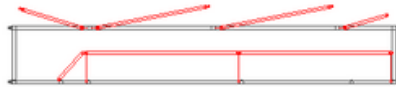

ADJUSTABLE ALLEYWAYS

Singles available in:
Left-hand & Right-hand

12' Single Alleyway

20' Single Alleyway

24' Single Alleyway

30' Single Alleyway

20' Double
Alleyway

CROWDING TUBS

Available In:
10' & 12' Radius
Left-hand & Right-hand

#1 & #2 Combo
1/2 Tub

#1 & #2 Combo
3/4 Tub

#1 & #2 Combo
Full Tub

#3 Tub