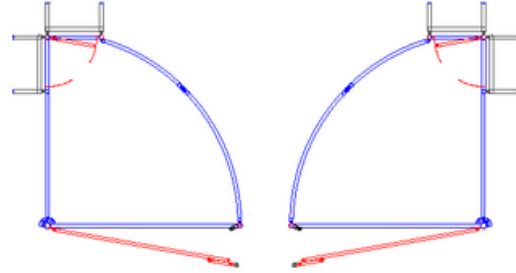

ADJUSTABLE ALLEYWAYS

Singles available in:
Left-hand & Right-hand

12' Single Alleyway

20' Single Alleyway

24' Single Alleyway

30' Single Alleyway

20' Double
Alleyway

CROWDING TUBS

Available In:
10' & 12' Radius
Left-hand & Right-hand

#1 & #2 Combo
1/2 Tub

#1 & #2 Combo
3/4 Tub

#1 & #2 Combo
Full Tub

#3 Tub