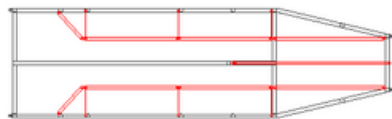

ADJUSTABLE ALLEYWAYS

Singles available in:
Left-hand & Right-hand

12' Single Alleyway

20' Single Alleyway

24' Single Alleyway

30' Single Alleyway

20' Double
Alleyway

CROWDING TUBS

Available In:
10' & 12' Radius
Left-hand & Right-hand

#1 & #2 Combo
1/2 Tub

#1 & #2 Combo
3/4 Tub

#1 & #2 Combo
Full Tub

#3 Tub