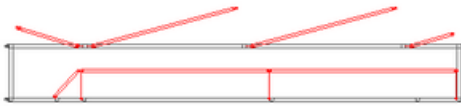

ADJUSTABLE ALLEYWAYS

Singles available in:
Left-hand & Right-hand

12' Single Alleyway

20' Single Alleyway

24' Single Alleyway

30' Single Alleyway

20' Double
Alleyway

CROWDING TUBS

Available In:
10' & 12' Radius
Left-hand & Right-hand

#1 & #2 Combo
1/2 Tub

#1 & #2 Combo
3/4 Tub

#1 & #2 Combo
Full Tub

#3 Tub