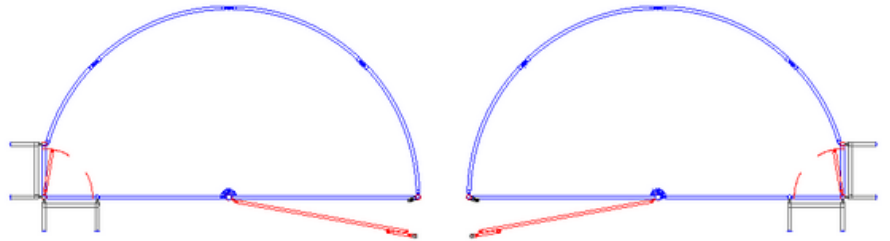

ADJUSTABLE ALLEYWAYS

Singles available in:
Left-hand & Right-hand

12' Single Alleyway

20' Single Alleyway

24' Single Alleyway

30' Single Alleyway

20' Double
Alleyway

CROWDING TUBS

Available In:
10' & 12' Radius
Left-hand & Right-hand

#1 & #2 Combo
1/2 Tub

#1 & #2 Combo
3/4 Tub

#1 & #2 Combo
Full Tub

#3 Tub