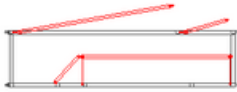

ADJUSTABLE ALLEYWAYS

Singles available in:
Left-hand & Right-hand

12' Single Alleyway

20' Single Alleyway

24' Single Alleyway

30' Single Alleyway

20' Double
Alleyway

CROWDING TUBS

Available In:
10' & 12' Radius
Left-hand & Right-hand

#1 & #2 Combo
1/2 Tub

#1 & #2 Combo
3/4 Tub

#1 & #2 Combo
Full Tub

#3 Tub