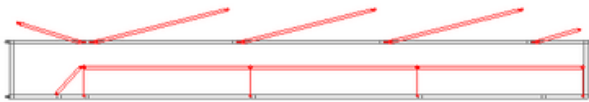

ADJUSTABLE ALLEYWAYS

Singles available in:
Left-hand & Right-hand

12' Single Alleyway

20' Single Alleyway

24' Single Alleyway

30' Single Alleyway

20' Double
Alleyway

CROWDING TUBS

Available In:
10' & 12' Radius
Left-hand & Right-hand

#1 & #2 Combo
1/2 Tub

#1 & #2 Combo
3/4 Tub

#1 & #2 Combo
Full Tub

#3 Tub