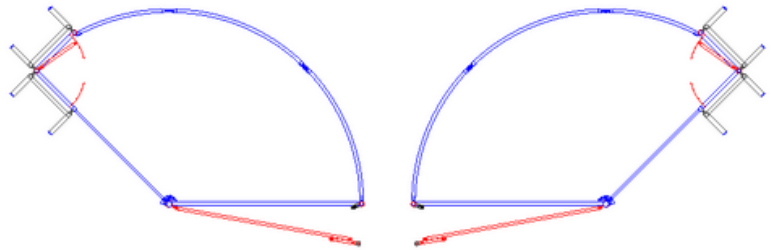

ADJUSTABLE ALLEYWAYS

Singles available in:
Left-hand & Right-hand

12' Single Alleyway

20' Single Alleyway

24' Single Alleyway

30' Single Alleyway

20' Double
Alleyway

CROWDING TUBS

Available In:
10' & 12' Radius
Left-hand & Right-hand

#1 & #2 Combo
1/2 Tub

#1 & #2 Combo
3/4 Tub

#1 & #2 Combo
Full Tub

#3 Tub